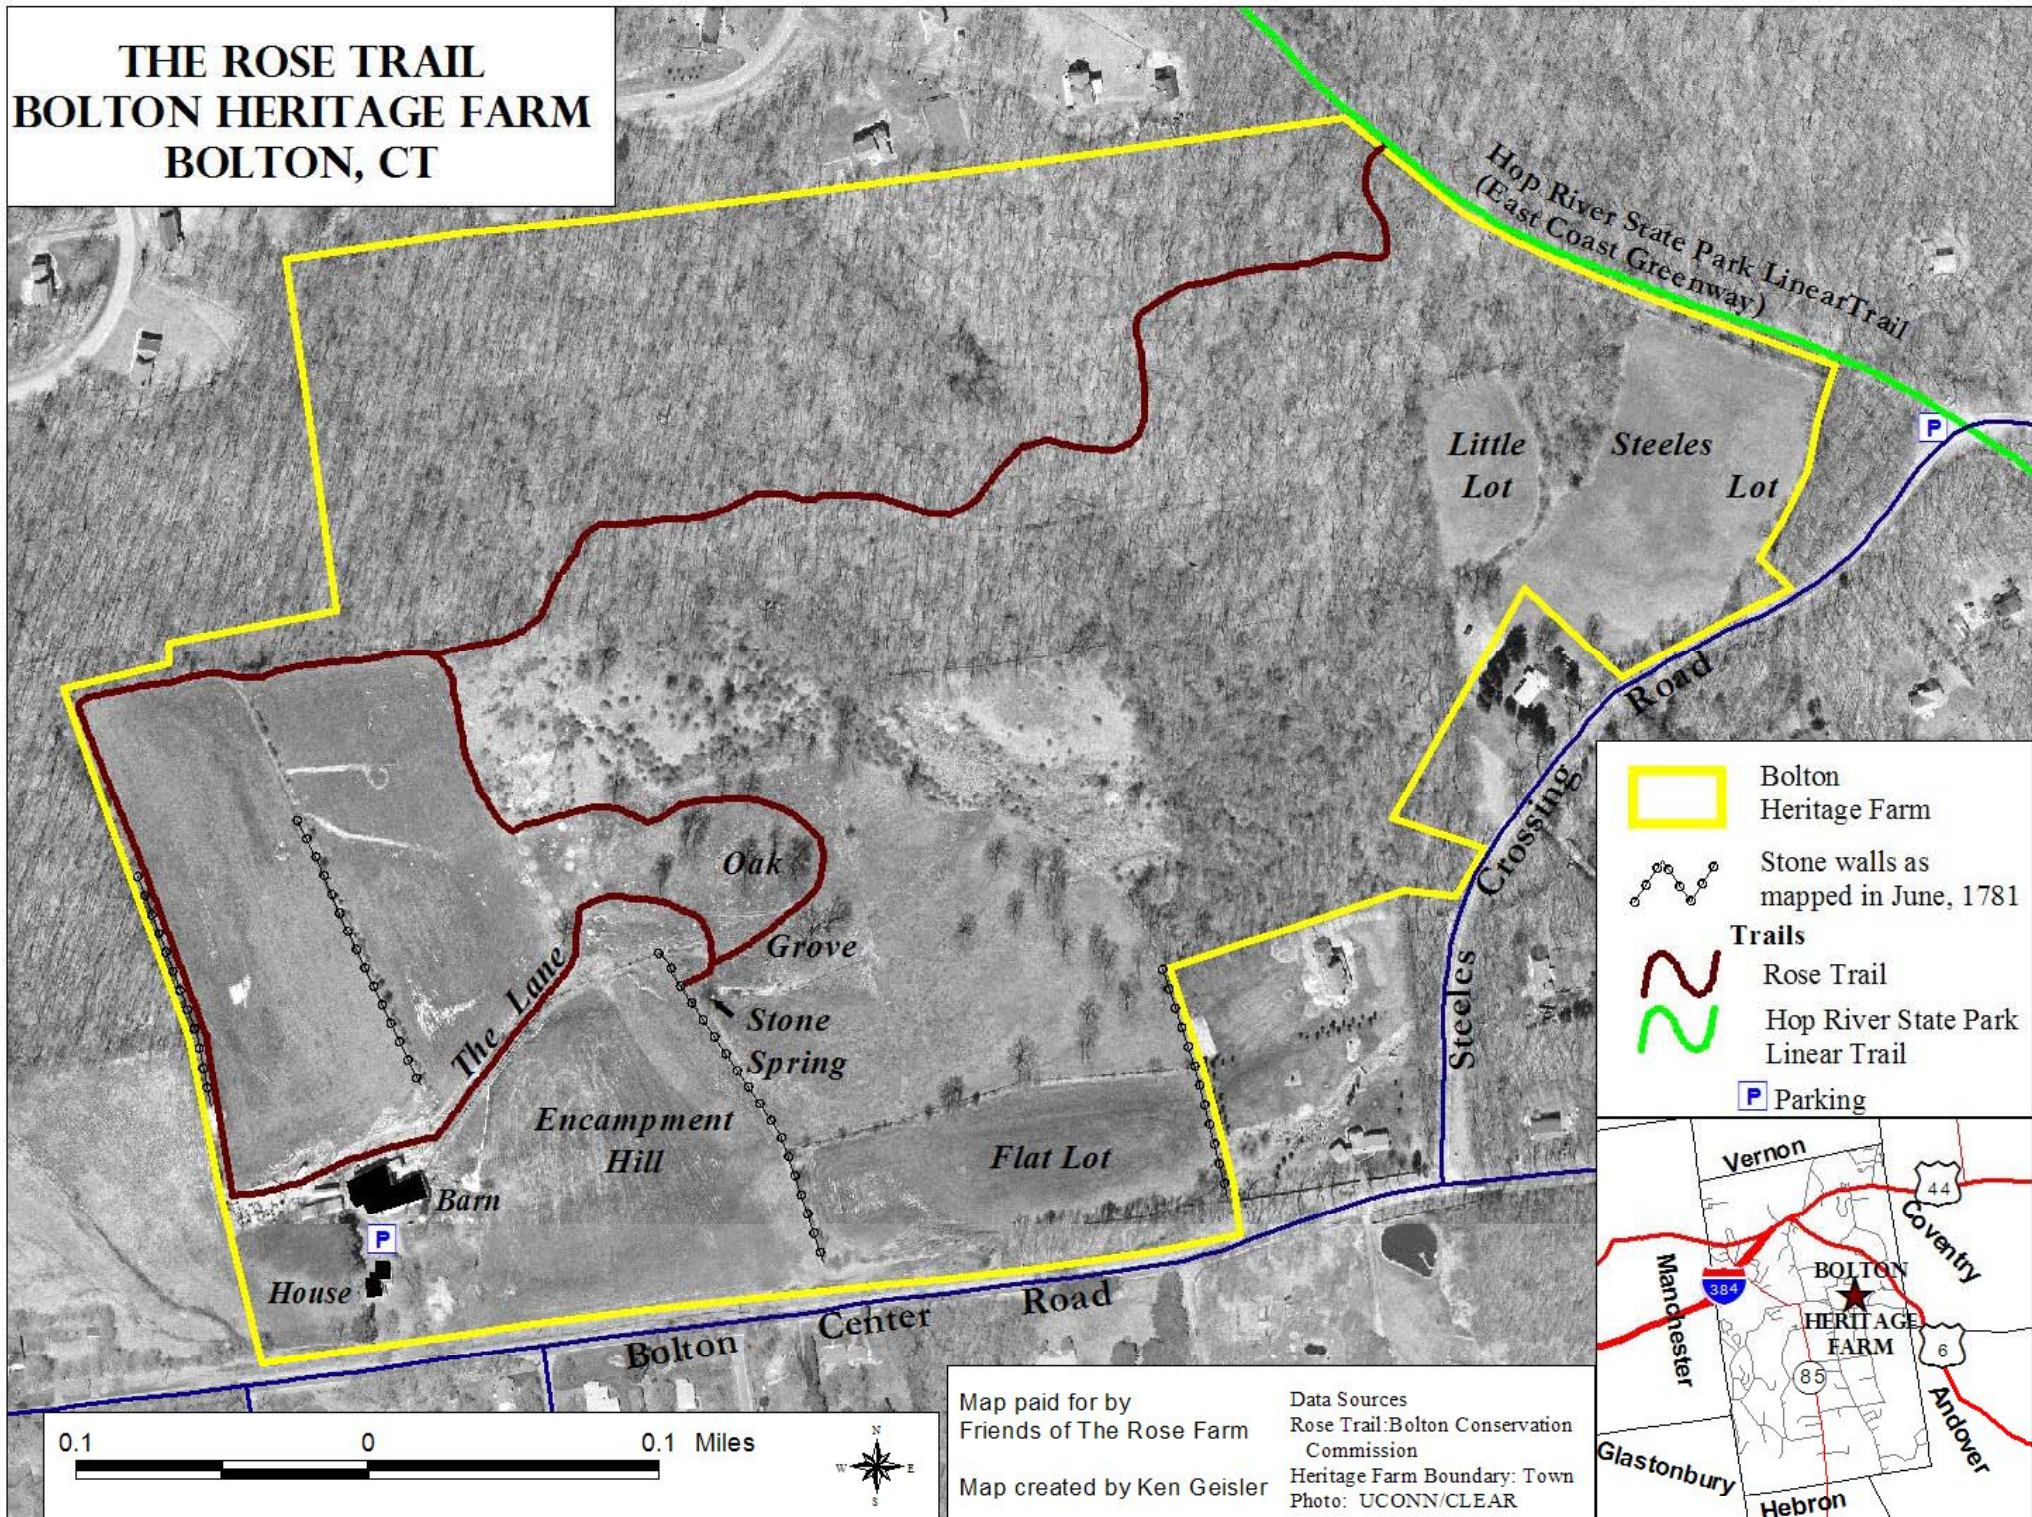

THE ROSE TRAIL BOLTON HERITAGE FARM BOLTON, CT

Map paid for by
Friends of The Rose Farm

Map created by Ken Geisler

Data Sources
Rose Trail: Bolton Conservation
Commission
Heritage Farm Boundary: Town
Photo: UCONN/CLEAR